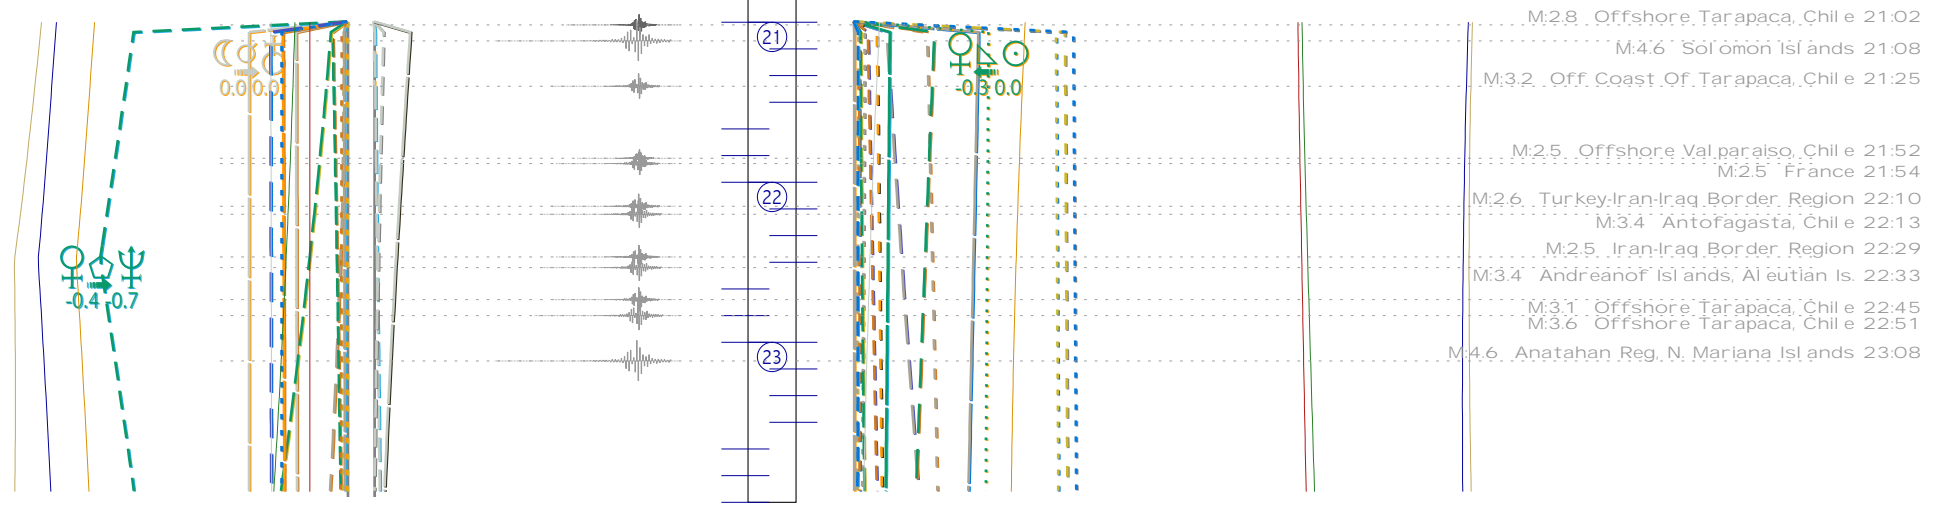

tabelle e giornaliere transiti astro-sismici

- M2.5, Eastern Turkey 00:05
- M2.8, Oklahoma 00:36
- M2.4, Greece 00:44
- M4.3, Iran-Iraq Border Region 01:14
- M2.0, Southern Greece 01:29
- M4.3, Offshore, Chiapas, Mexico 01:43
- M2.0, France 01:44
- M2.0, Greece 02:30
- M3.4, Virgin Islands Region 02:58
- M5.3, W. Of Iquique, Chile 03:14
- M4.8, W. Of Iquique, Chile 03:19
- M5.1, Fiji Region 03:33
- M3.4, Tarapaca, Chile 03:38
- M4.7, Sumbawa Region, Indonesia 04:11
- M3.1, Tarapaca, Chile 04:22
- M3.2, Offshore, Tarapaca, Chile 04:42
- M3.4, W. Of Healy, Alaska 04:53
- M3.4, Central, Alaska 04:53
- M2.0, Central, Italy 05:10
- M3.2, Offshore, Tarapaca, Chile 05:44
- M2.5, Eastern Turkey 06:03
- M4.8, Southern Sumatra, Indonesia 06:26
- M2.2, Central, Italy 06:37
- M2.3, Central, Alaska 07:42
- M3.1, Greece 07:48
- M3.4, Dominican Republic 08:22
- M2.7, Dodecanese Islands, Greece 08:41
- M2.1, Crete, Greece 08:46
- M2.7, Western Turkey 09:03
- M2.6, Offshore, Tarapaca, Chile 09:06
- M3.0, Eastern Turkey 09:32
- M3.4, Virgin Islands Region 09:36
- M2.9, Offshore, Tarapaca, Chile 09:57
- M4.6, S. Of Kirakima, Central Italy 10:00
- M4.7, Solomon Islands 10:24
- M3.0, Antofagasta, Chile 10:29
- M3.1, Offshore, Tarapaca, Chile 10:53
- M2.5, Kenai Peninsula, Alaska 11:25
- M4.9, Solomon Islands 11:43
- M2.8, Central, Italy 12:11
- M4.4, Near East Coast Of Honshu, Japan 12:16
- M2.6, Eastern Turkey 12:21
- M3.2, Offshore, Tarapaca, Chile 12:36
- M3.3, Offshore, Tarapaca, Chile 13:05
- M2.6, Central, Turkey 13:13
- M2.4, Central, Italy 13:28
- M4.7, Panama-Costa Rica Border, Region 13:37
- M3.4, Antofagasta, Chile 14:03
- M2.5, Southern Alaska 14:28
- M3.0, Crete, Greece 14:48
- M4.4, Southern Greece 14:50
- M2.5, Turkey-Syria-Iraq Border Region 14:58
- M3.1, Antofagasta, Chile 15:15
- M4.1, Taiwan 15:34
- M2.6, Tarapaca, Chile 16:11
- M2.4, Greece 16:15
- M1.7, Switzerland 16:31
- M2.7, Northern California 16:42
- M3.3, Puerto Rico Region 17:06
- M2.8, Puerto Rico Region 17:08
- M4.6, Near East Coast Of Honshu, Japan 17:20
- M2.8, Puerto Rico Region 17:38
- M4.6, Off East Coast Of Honshu, Japan 17:38
- M4.6, Off East Coast Of Honshu, Japan 17:40
- M2.5, Greece 18:00
- M2.7, France 18:06
- M5.0, Off East Coast Of Honshu, Japan 18:11
- M2.3, Virgin Islands 18:11
- M2.7, Southern Alaska 18:44
- M4.3, Near Coast Of Southern Peru 19:21
- M2.6, Tarapaca, Chile 19:57
- M5.4, W. Of Panguna, Papua New Guinea 20:00
- M4.3, Near East Coast Of Honshu, Japan 20:07
- M5.1, Central, Alaska 20:24
- M2.7, Dodecanese Is-Turkey Border Reg 20:29
- M3.7, Offshore, Tarapaca, Chile 21:36
- M4.8, Solomon Islands 22:43
- M2.5, Near The Coast Of Western Turkey 22:52
- M3.1, Cosumbe, Chile 22:53
- M2.6, Offshore, Tarapaca, Chile 23:06
- M4.9, Southern Iran 23:31
- M4.4, Western Turkey 23:49