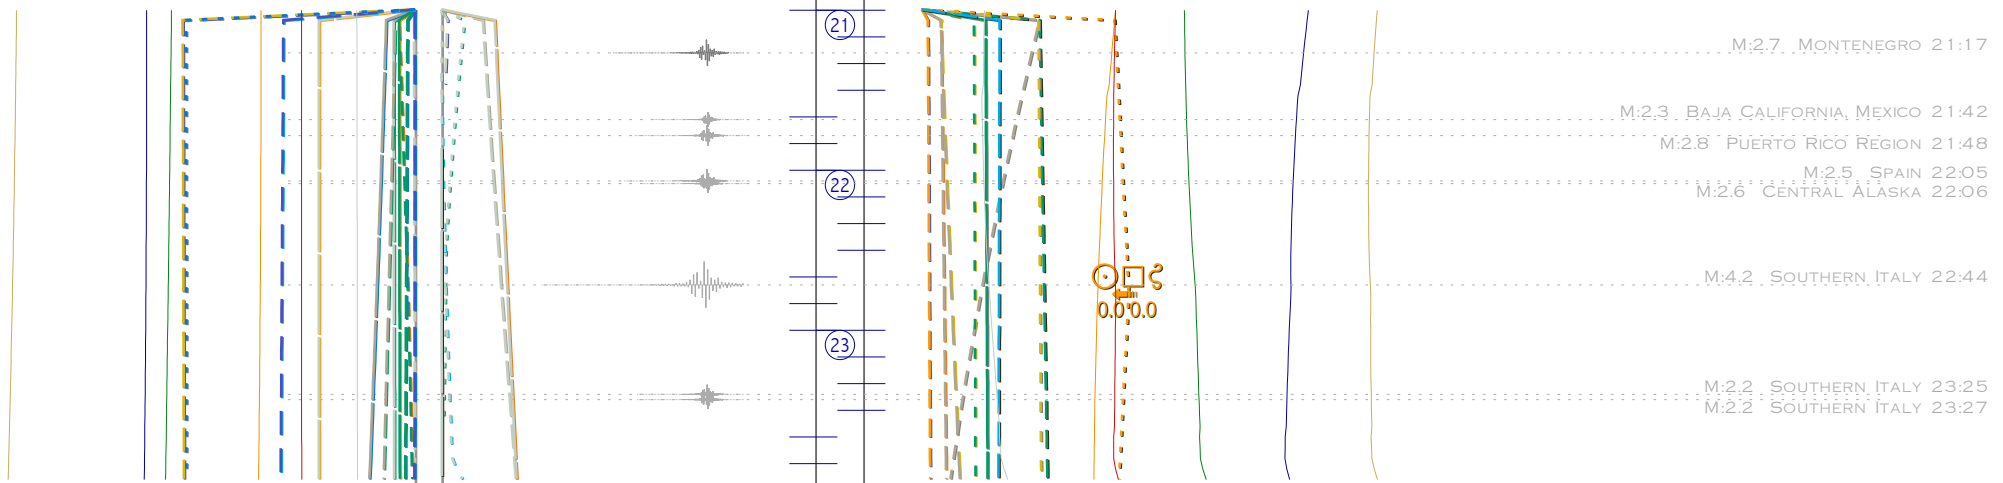

TABELLE GIORNALIERE TRANSITI ASTRO-SISMICI

M:3.2 SAN JUAN, ARGENTINA 00:25
 M:2.6 SOUTHERN ITALY 00:37
 M:2.8 ANTOFAGASTA, CHILE 00:41
 M:5.5 FLORES SEA 00:52

 M:2.0 GREECE 01:38
 M:2.8 ANTOFAGASTA, CHILE 01:47
 M:2.8 CENTRAL ITALY 02:03

M:4.3 CENTRAL PERU 15:41
 M:2.5 WESTERN TURKEY 15:53
 M:4.6 PAPUA, INDONESIA 16:04
 M:2.5 EASTERN TURKEY 16:07
 M:2.3 SOUTHERN ALASKA 16:15

 M:3.1 ROMANIA 16:38
 M:4.3 FOX ISLANDS, ALEUTIAN ISLANDS 16:40

 M:5.1 SOLOMON ISLANDS 17:25
 M:3.4 EASTERN TURKEY 17:31
 M:2.9 EASTERN TURKEY 17:53
 M:3.2 EASTERN TURKEY 18:06
 M:3.6 EASTERN TURKEY 18:10
 M:4.5 SOUTH OF FIJI ISLANDS 18:17
 M:2.7 EASTERN TURKEY 18:24
 M:2.7 ALBANIA 18:44
 M:2.1 CENTRAL ITALY 18:56
 M:2.7 POLAND 19:10
 M:4.6 SAMAR, PHILIPPINES 19:25
 M:3.2 PUERTO RICO REGION 19:29
 M:5.0 WNW OF PAGSANAHAN NORTE, PHILIPPINES 19:54

 M:2.3 CENTRAL ALASKA 21:21
 M:4.9 ANDREANOF ISLANDS, ALEUTIAN IS. 21:24
 M:4.7 N OF CHICHISHIMA, JAPAN 21:43
 M:3.3 SOUTHERN ALASKA 21:43

 M:4.6 TAIWAN REGION 22:51
 M:2.7 ANTOFAGASTA, CHILE 23:16
 M:4.6 KEP. TANIMBAR REGION, INDONESIA 23:24
 M:3.4 REGION METROPOLITANA, CHILE 23:58