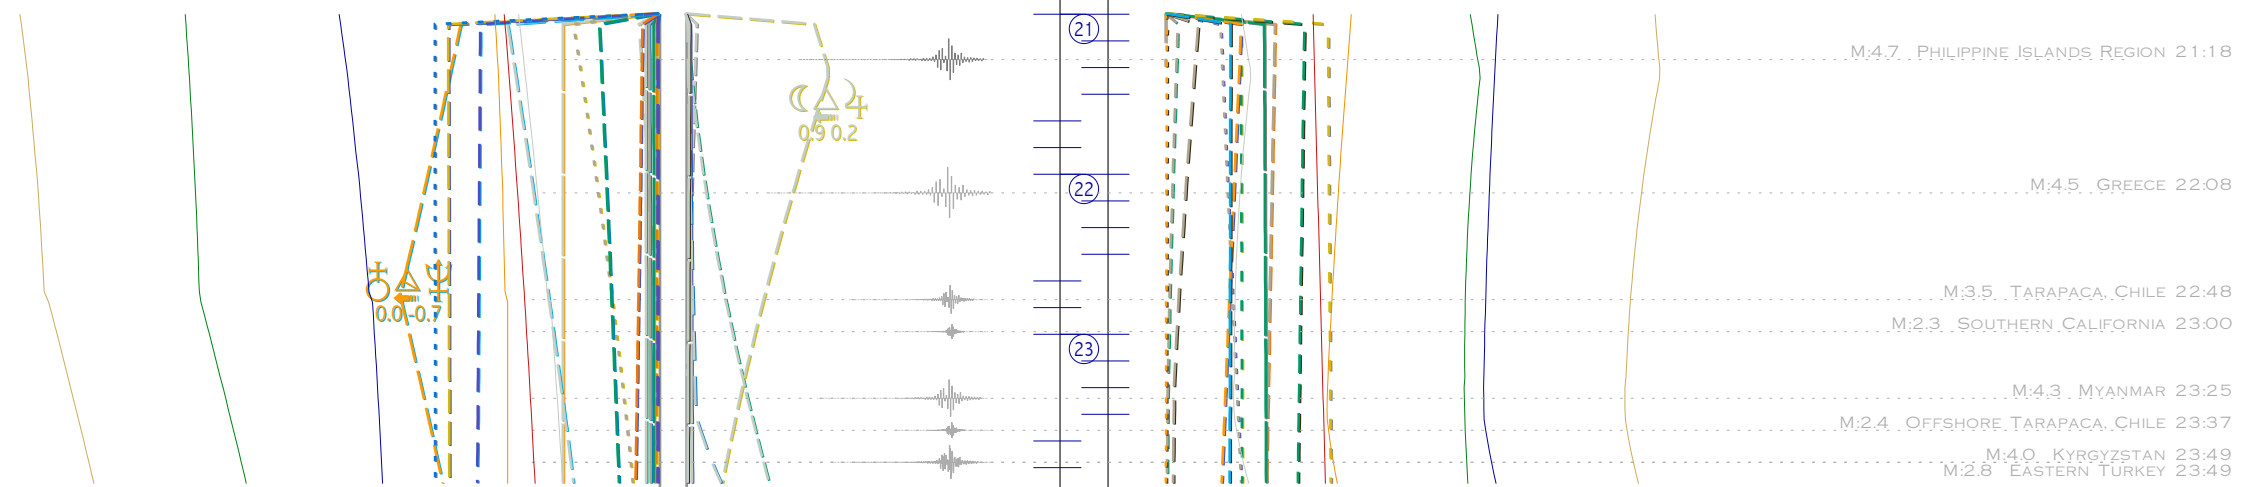

TABELLE GIORNALIERE TRANSITI ASTRO-SISMICI

M:4.3, HALMAHERA, INDONESIA 00:06
M:2.9, PUERTO RICO REGION 00:12
M:3.1, POLAND 00:51
M:2.6, SOUTHERN CALIFORNIA 00:58
M:2.6, OKLAHOMA 01:01
M:4.7, BANDA SEA 01:15
M:3.7, IRAQ 01:48
M:4.6, SOUTHEAST OF TAIWAN 03:05
M:4.5, TAIWAN 03:16
M:2.8, PUERTO RICO REGION 03:27
M:3.0, AEGEAN SEA 03:32
M:2.8, SERBIA 03:37
M:2.9, ROMANIA 03:59
M:2.4, NORTHERN CALIFORNIA 04:22
M:2.0, VIRGIN ISLANDS REGION 04:44
M:3.1, VIRGIN ISLANDS REGION 04:48
M:3.1, POLAND 04:57
M:3.2, PUERTO RICO REGION 05:08
M:6.1, JAVA, INDONESIA- 05:14
M:4.5, CELEBES SEA 05:41
M:4.3, JAVA, INDONESIA 07:29
M:2.9, PUERTO RICO REGION 07:34
M:4.6, BOUGAINVILLE REGION, P.N.G. 08:02
M:4.1, NORTHERN IRAN 09:14
M:3.5, POTOSI, BOLIVIA 09:28
M:3.1, VIRGIN ISLANDS REGION 10:15
M:4.3, OFFSHORE GUATEMALA 10:18
M:3.4, VIRGIN ISLANDS REGION 11:16
M:2.8, ANTOFAGASTA, CHILE 11:28
M:2.5, TURKEY-SYRIA-IRAQ BORDER REGION 12:10
M:2.6, PUERTO RICO REGION 12:21
M:2.0, SOUTHERN ITALY 14:25
M:3.3, PUERTO RICO REGION 15:09
M:2.3, BAJA CALIFORNIA, MEXICO 15:57
M:2.4, NORTHERN CALIFORNIA 16:17
M:3.1, ANTOFAGASTA, CHILE 16:21
M:2.2, POLAND 16:41
M:4.7, JAVA, INDONESIA 16:58
M:2.6, SOUTHERN CALIFORNIA 19:08
M:2.5, CENTRAL TURKEY 17:25
M:2.5, SOUTHERN ITALY 17:28
M:4.6, LUZON, PHILIPPINES 17:43
M:2.7, TARAPACA, CHILE + 18:03
M:2.6, VIRGIN ISLANDS REGION 18:37
M:2.6, WESTERN TURKEY 19:08
M:3.4, VIRGIN ISLANDS REGION 19:10
M:2.6, DODECANESE ISLANDS, GREECE 19:18
M:2.5, PUERTO RICO REGION 19:23
M:2.3, CENTRAL ALASKA 19:28
M:3.2, ANTOFAGASTA, CHILE 19:59
M:3.2, CASPIAN SEA 20:14
M:3.1, WESTERN TURKEY 20:21
M:3.4, POLAND 20:28
M:3.1, PUERTO RICO REGION 20:35
M:2.0, SWITZERLAND 20:35
M:2.0, CENTRAL ITALY 20:56
M:2.3, VALPARAISO, CHILE 21:07
M:3.9, FRANCE 21:16
M:4.4, OFF EAST COAST OF HONSHU, JAPAN 21:17
M:2.4, CENTRAL CALIFORNIA 22:00
M:3.2, TARAPACA, CHILE 22:24