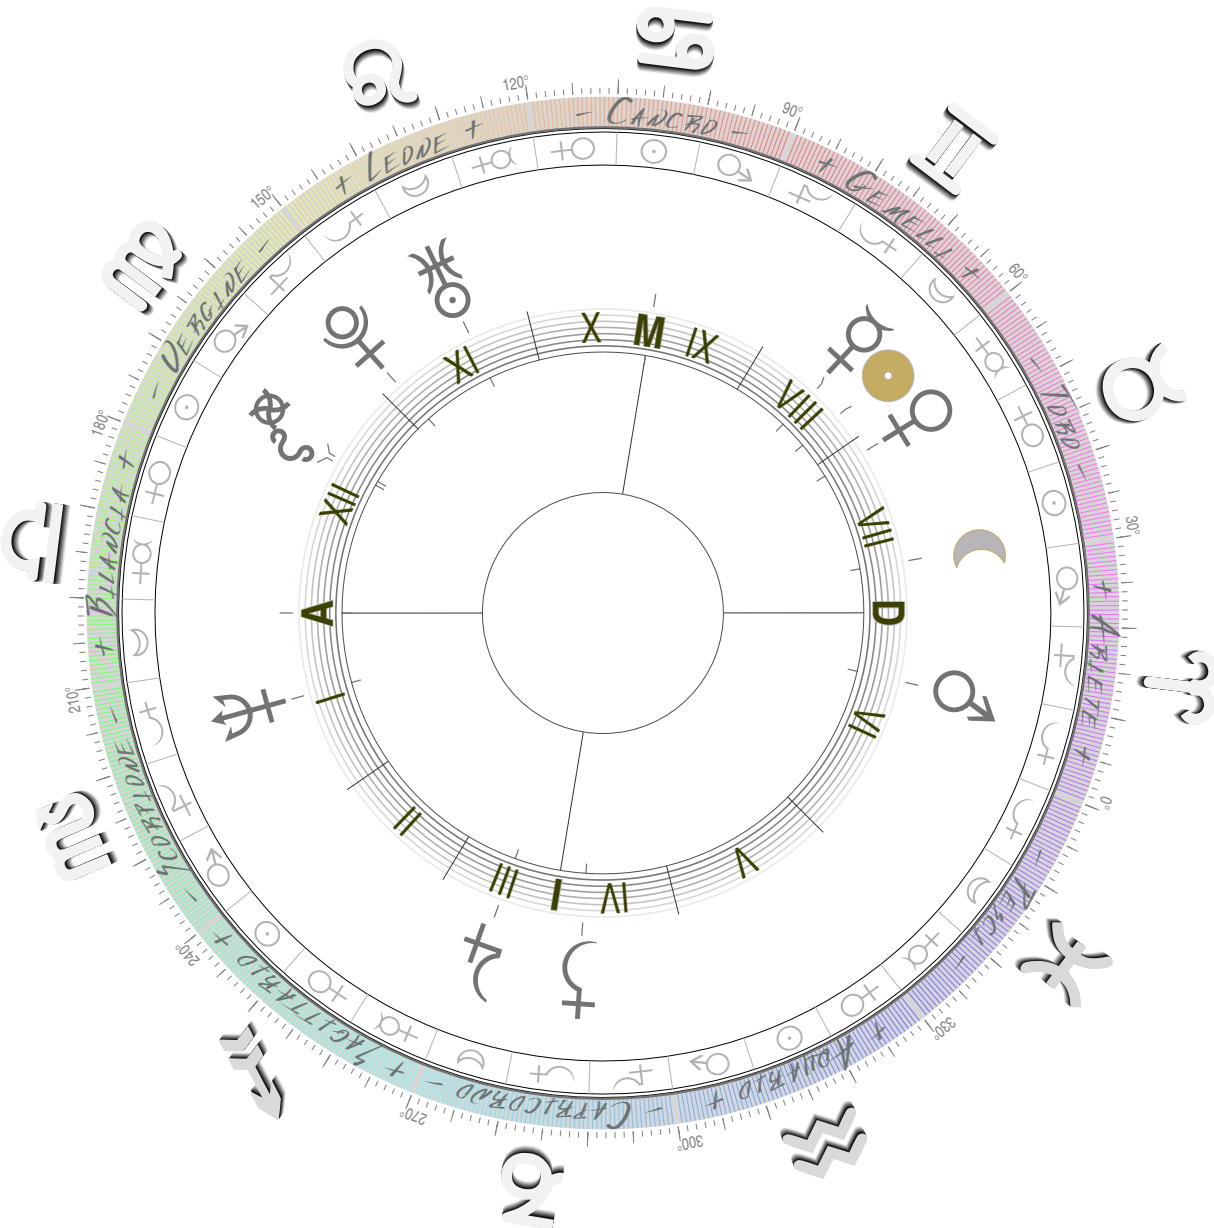

M: 9.5

38°10' 0"
73°10' 0"

VALDIVIA
CHILE

22
MAY
1960

19H
40M
14S
UTC

M: 9.5

38°10' 0"
73°10' 0"

VALDIVIA
CHILE

22
MAY
1960

19H
44M
14S
UTC

M: 9.5

38°10' 0"
73°10' 0"

VALDIVIA
CHILE

22
MAY
1960

19H
48M
14S
UTC

M: 9.5