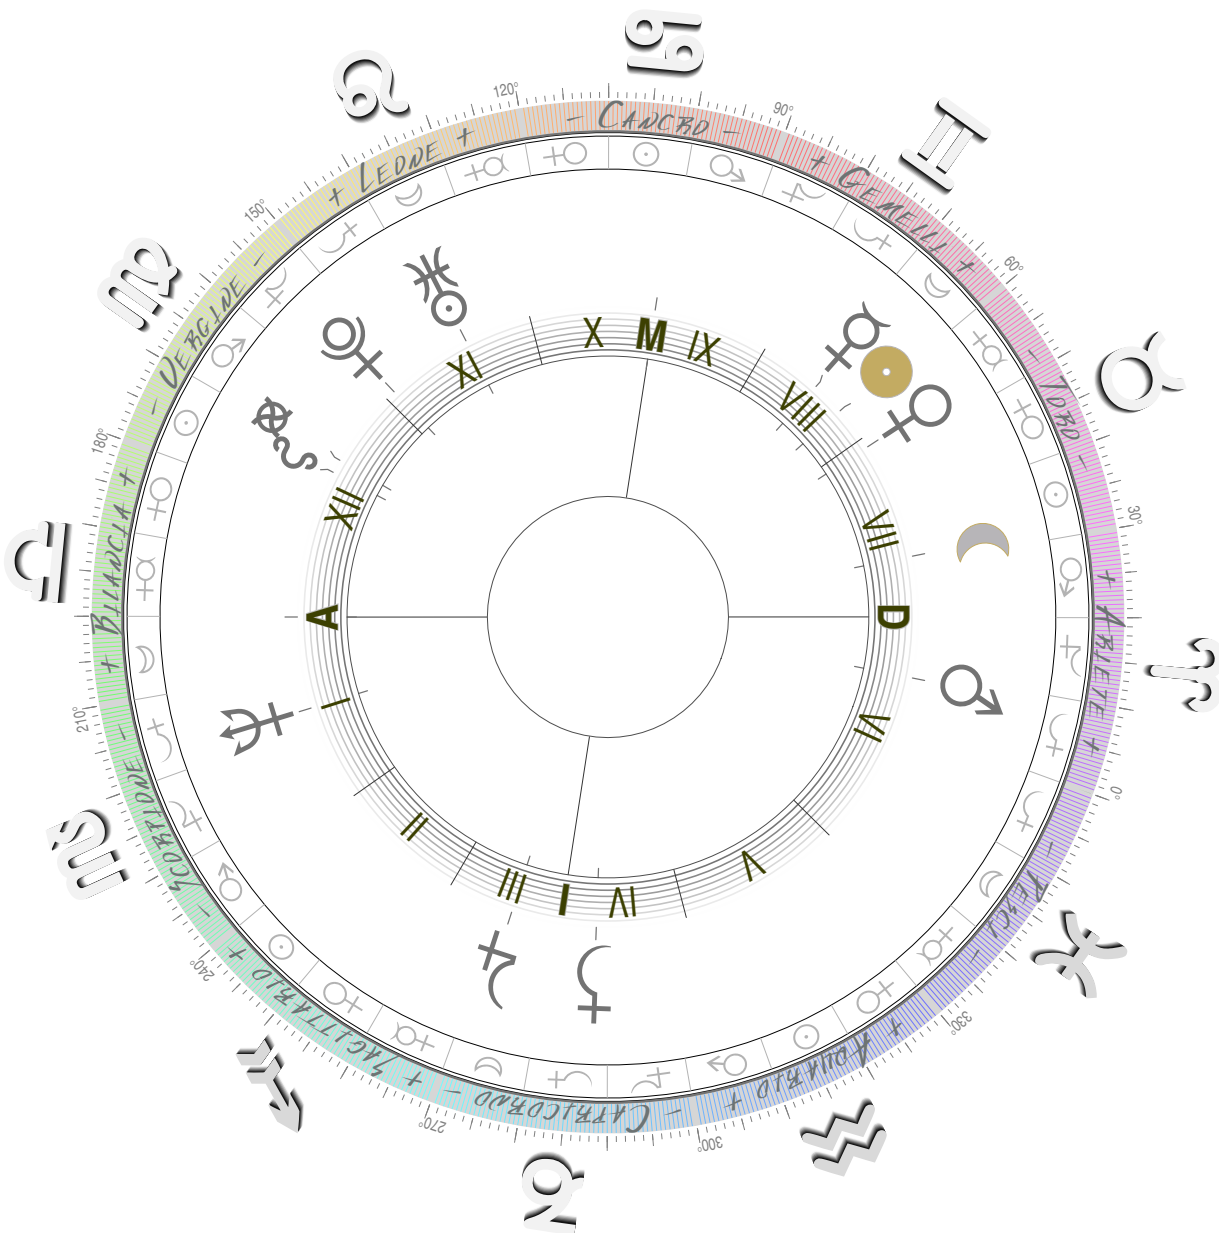

VALDIVIA
CHILE

22
MAY
1960

19H
32M
14S
UTC

M: 9.5

38°10' 0"
73°10' 0"

VALDIVIA
CHILE

22
MAY
1960

19H
36M
14S
UTC

M: 9.5

38°10' 0"
73°10' 0"

VALDIVIA
CHILE

22
MAY
1960

19H
40M
14S
UTC

M: 9.5

38°10' 0"
73°10' 0"

VALDIVIA
CHILE

22
MAY
1960

19H
44M
14S
UTC

M: 9.5

38°10' 0"
73°10' 0"

VALDIVIA
CHILE

22
MAY
1960

19H
48M
14S
UTC

M: 9.5