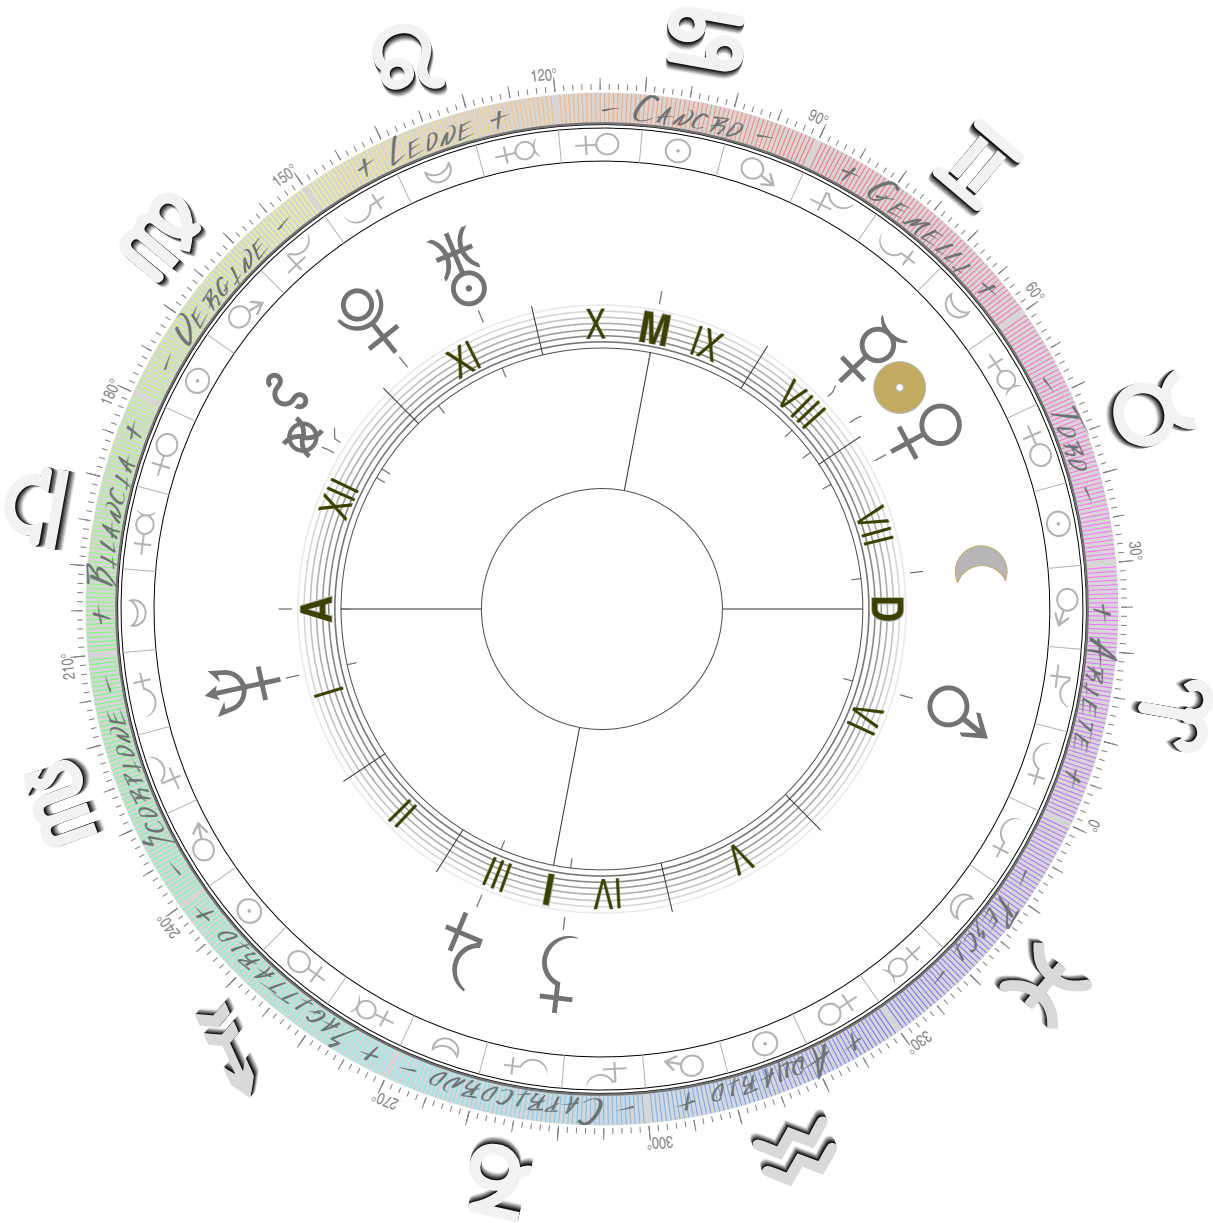

22
MAY
1960

19H
44M
14S
UTC

M: 9.5

38°10' 0"
73°10' 0"

VALDIVIA
CHILE

22
MAY
1960

19H
48M
14S
UTC

M: 9.5

38S10' 0
73W10' 0

VALDIVIA
CHILE

22
MAY
1960

19H
52M
14S
UTC

M: 9.5

38°10' 0"
73°10' 0"

VALDIVIA
CHILE

22
MAY
1960

19H
56M
14S
UTC

M: 9.5

38S10' 0
73W10' 0

VALDIVIA
CHILE

22
MAY
1960

20H
0M
14S
UTC

M: 9.5

38°10' 0"
73°10' 0"