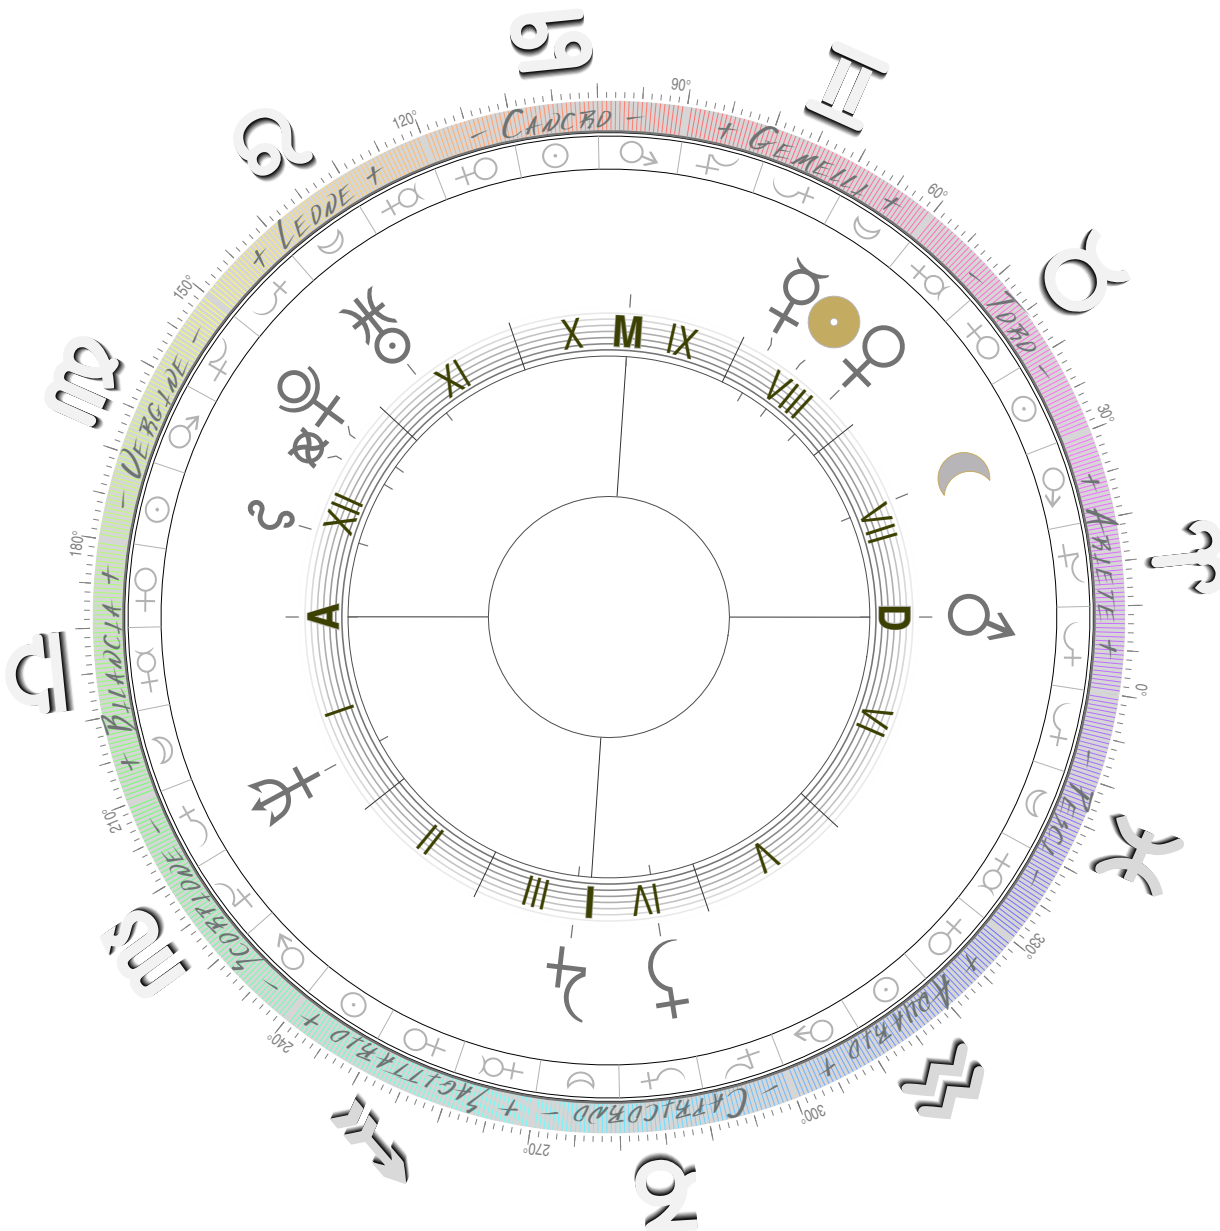

VALDIVIA
CHILE

22
MAY
1960

19H
0M
14S
UTC

M: 9.5

38°10' 0"
73°10' 0"

VALDIVIA
CHILE

22
MAY
1960

19H
4M
14S
UTC

M: 9.5

38S10' 0
73W10' 0

VALDIVIA
CHILE

22
MAY
1960

19H
8M
14S
UTC

M: 9.5

38°10' 0
73°10' 0

VALDIVIA
CHILE

22
MAY
1960

19H
12M
14S
UTC

M: 9.5

38°10' 0"
73°10' 0"

VALDIVIA
CHILE

22
MAY
1960

19H
16M
14S
UTC

M: 9.5