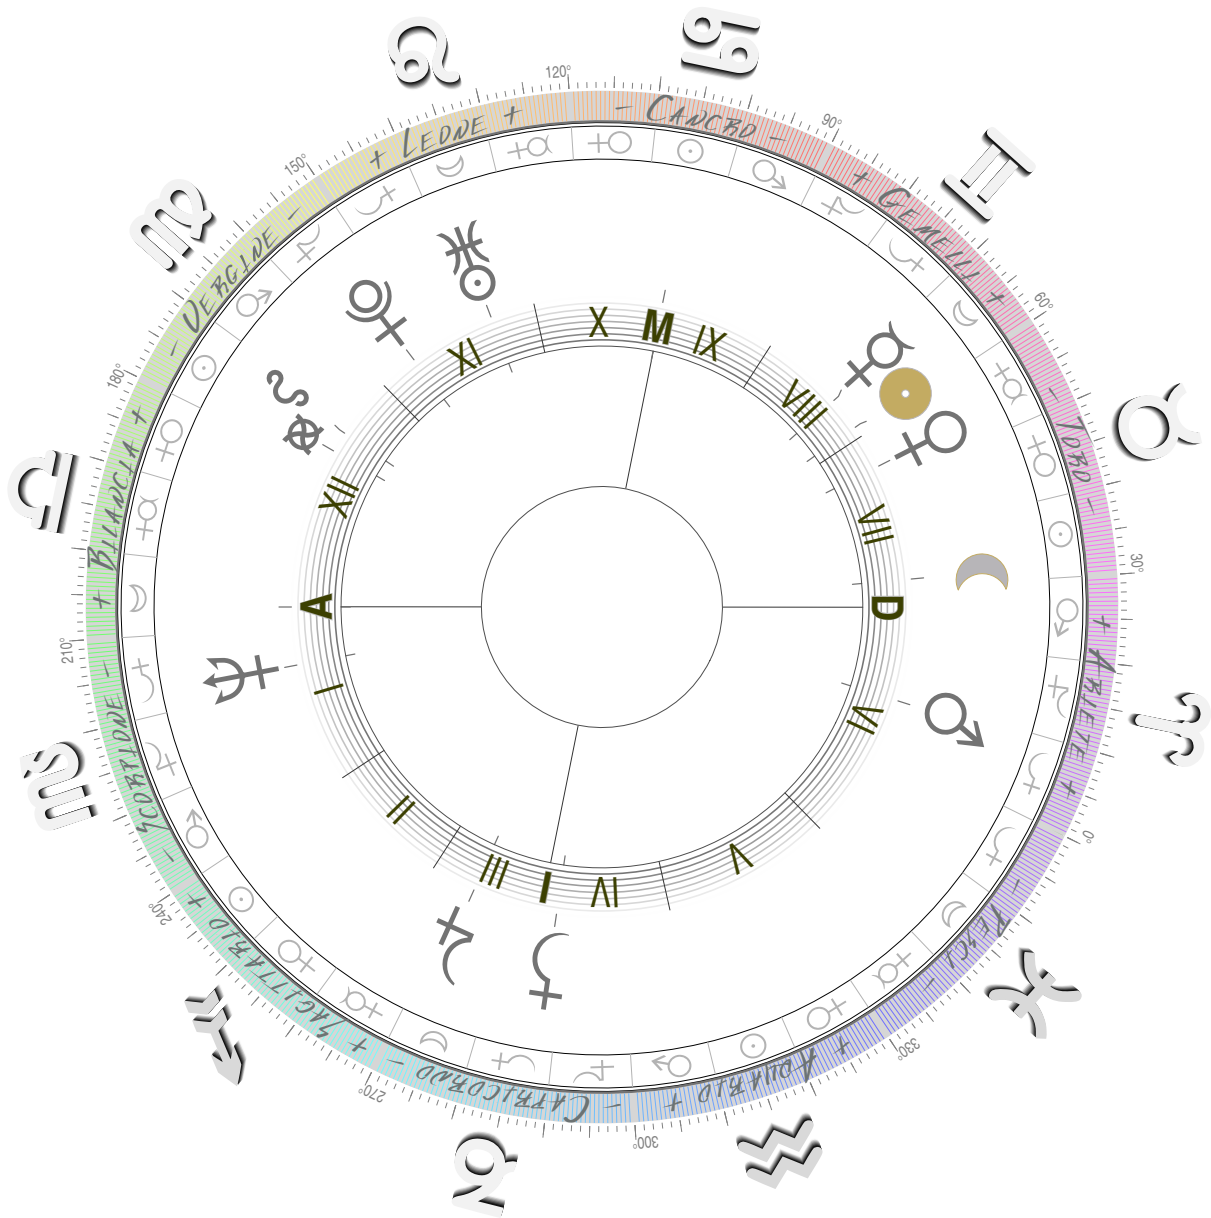

22
MAY
1960

19H
44M
14S
UTC

M: 9.5

38°10' 0"
73°10' 0"

VALDIVIA
CHILE

22
MAY
1960

19H
48M
14S
UTC

M: 9.5

38S10' 0
73W10' 0

VALDIVIA
CHILE

22
MAY
1960

19H
52M
14S
UTC

M: 9.5

38°10' 0"
73°10' 0"

VALDIVIA
CHILE

22
MAY
1960

19H
56M
14S
UTC

M: 9.5

38S10' 0
73W10' 0

VALDIVIA
CHILE

22
MAY
1960

20H
0M
14S
UTC

M: 9.5

38°10' 0"
73°10' 0"