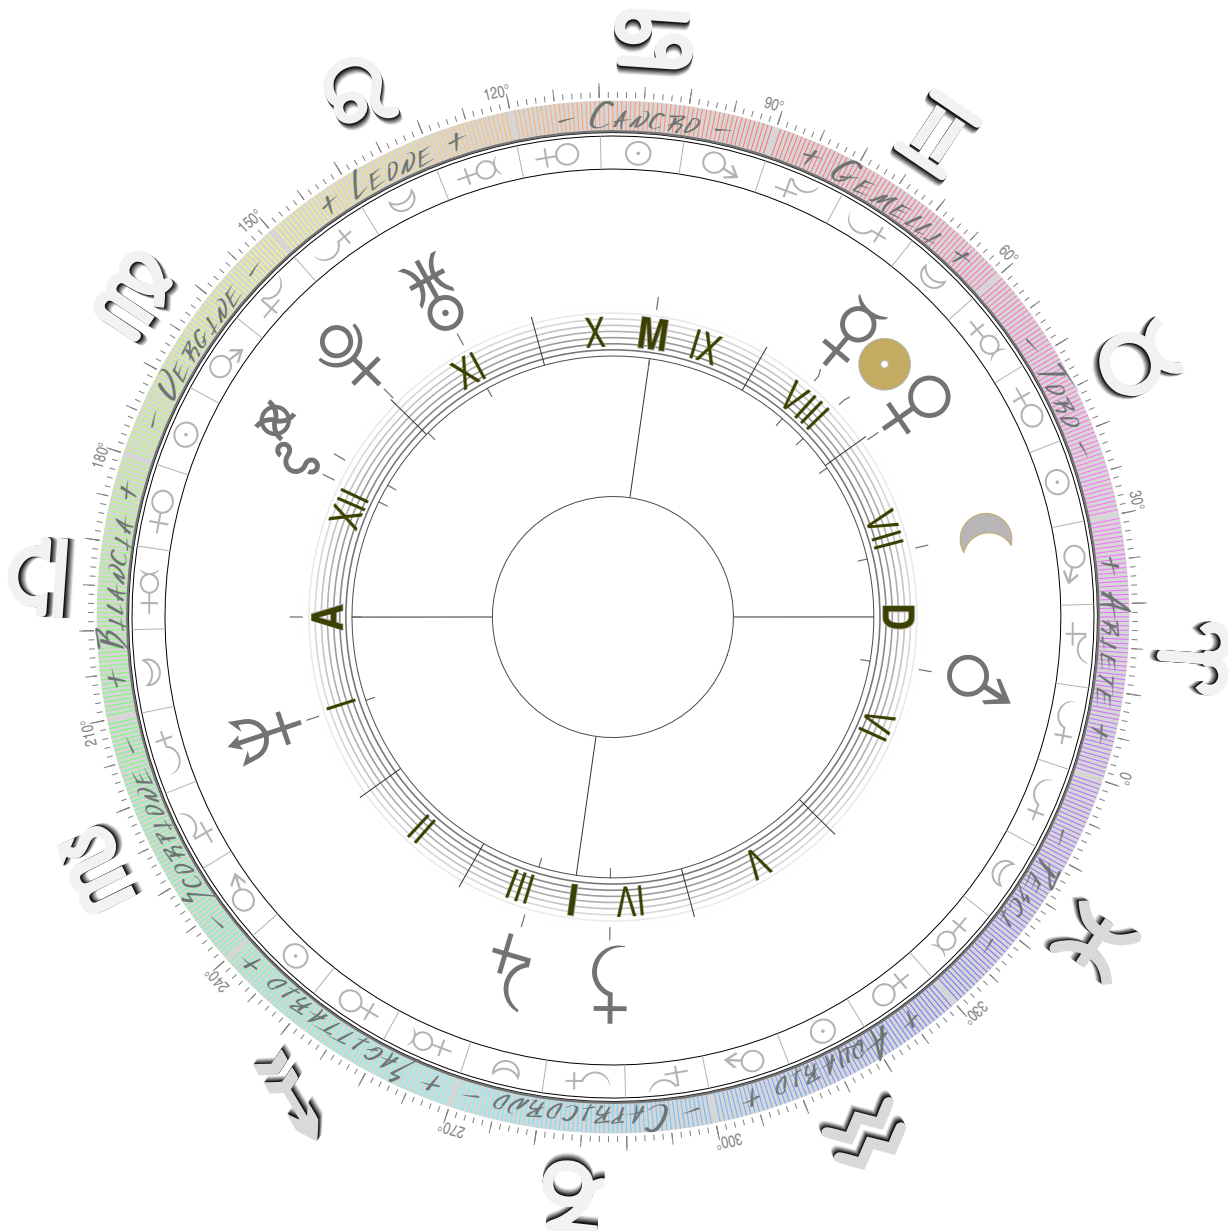

VALDIVIA
CHILE

22
MAY
1960

19H
32M
14S
UTC

M: 9.5

38°10' 0"
73°10' 0"

VALDIVIA
CHILE

22
MAY
1960

19H
36M
14S
UTC