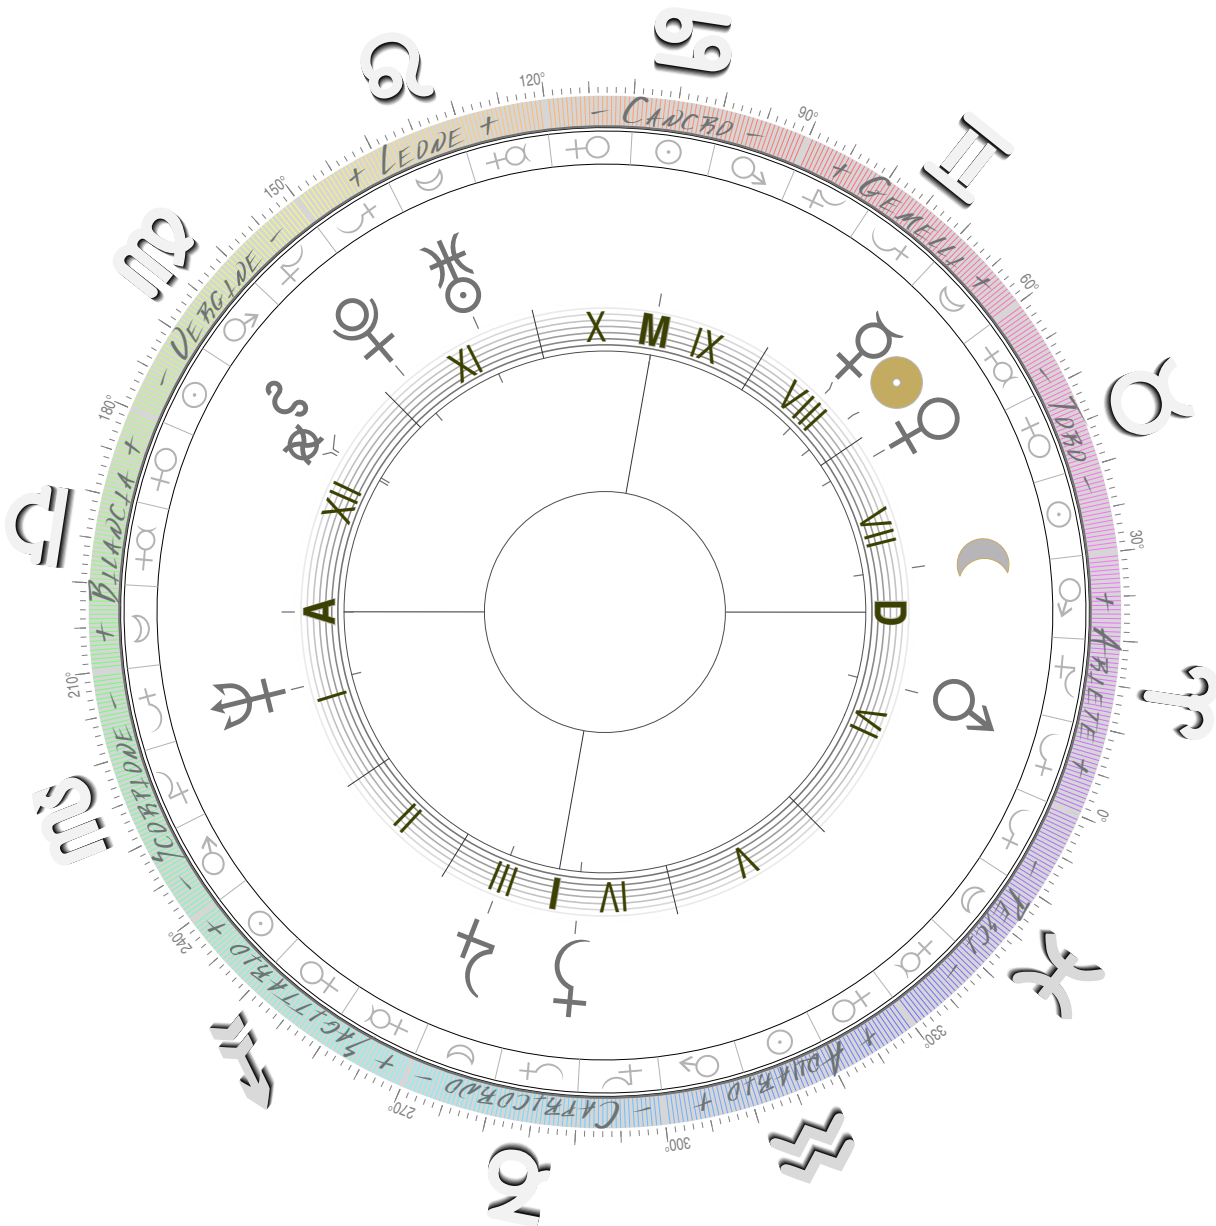

VALDIVIA
CHILE

22
MAY
1960

19H
48M
14S
UTC

M: 9.5

38S10' 0
73W10' 0