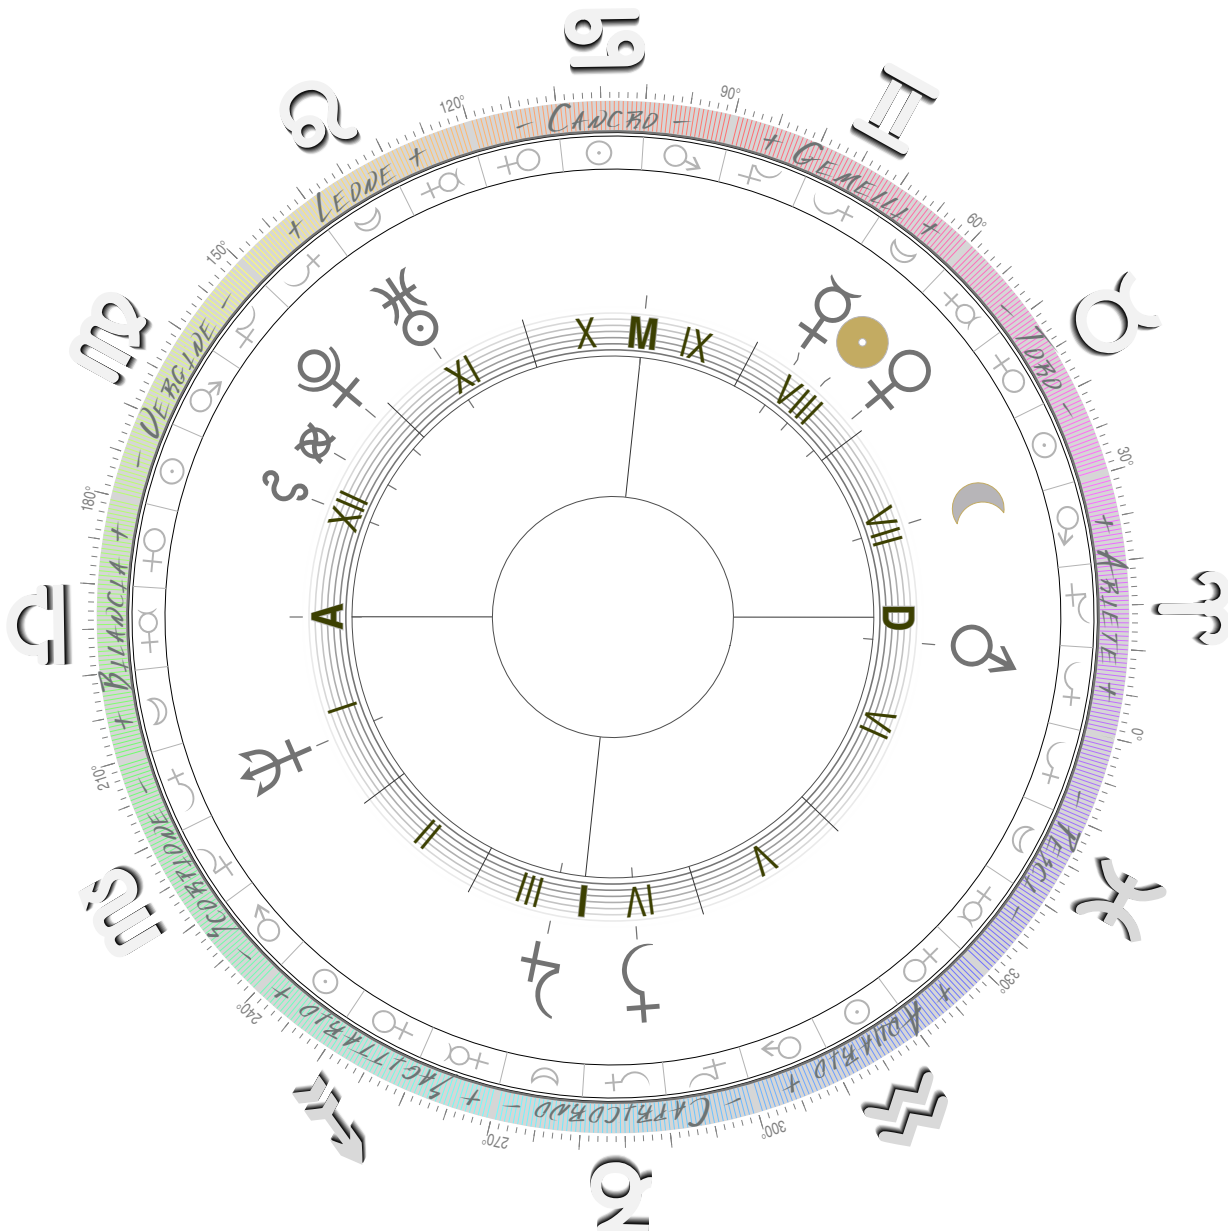

38S10' 0
73W10' 0

VALDIVIA
CHILE

22
MAY
1960

19H
20M
14S
UTC

M: 9.5

38°10' 0"
73°10' 0"

VALDIVIA
CHILE

22
MAY
1960

19H
24M
14S
UTC

M: 9.5

38°10' 0"
73°10' 0"

VALDIVIA
CHILE

22
MAY
1960

19H
28M
14S
UTC

M: 9.5

38°10' 0"
73°10' 0"