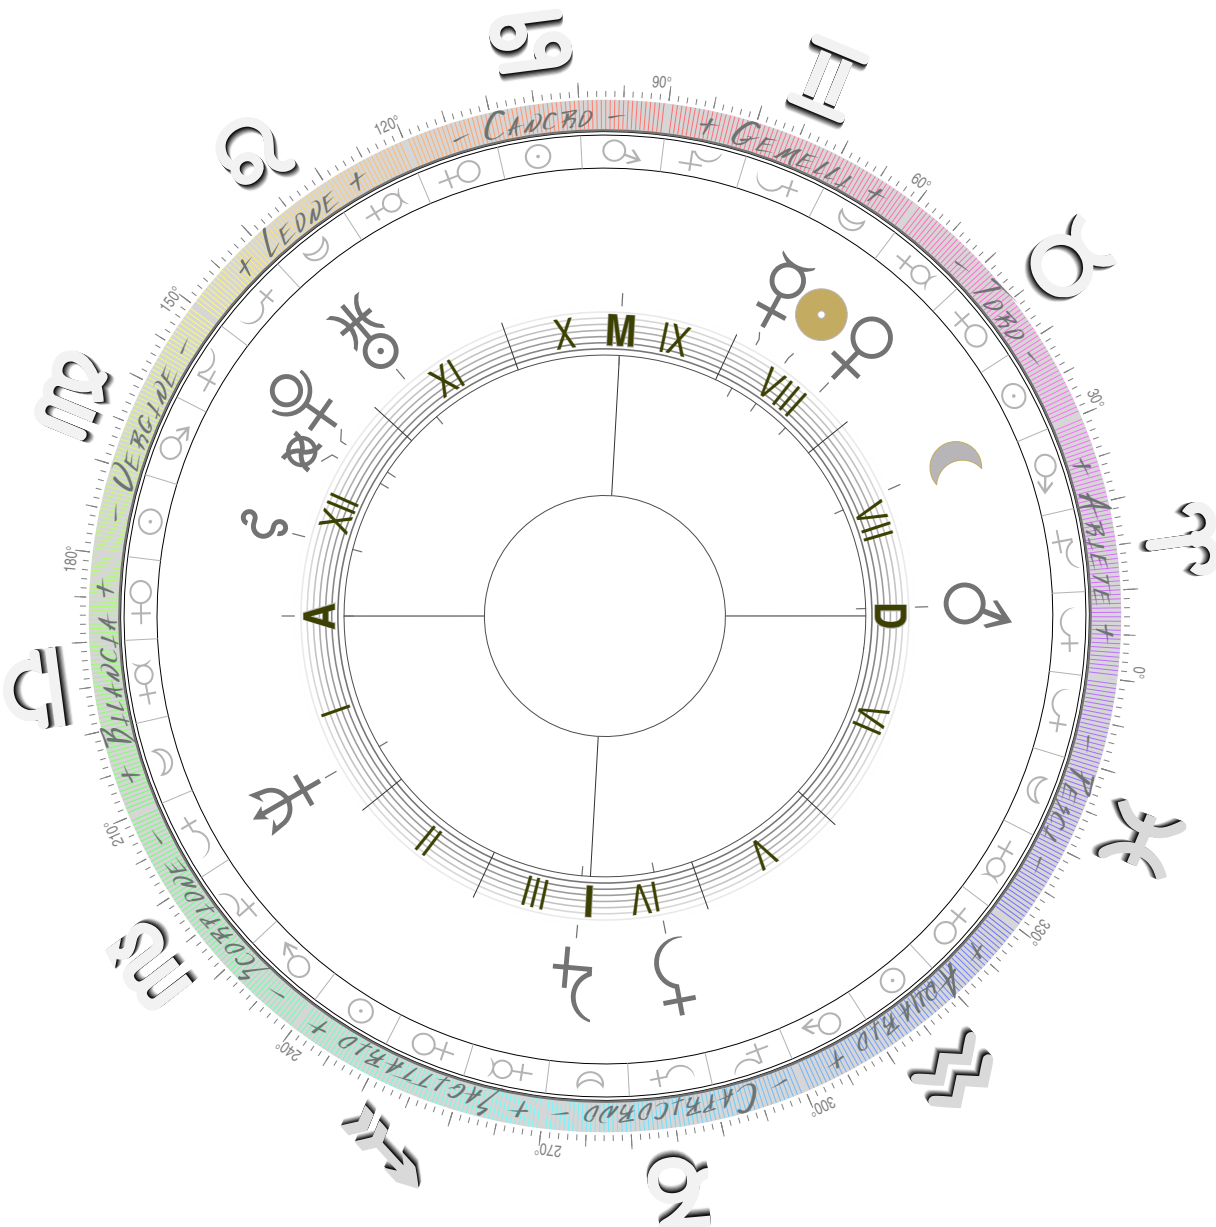

VALDIVIA
CHILE

22
MAY
1960

19H
0M
14S
UTC

M: 9.5

38°10' 0"
73°10' 0"

VALDIVIA
CHILE

22
MAY
1960

19H
4M
14S
UTC

M: 9.5

38S10' 0
73W10' 0

VALDIVIA
CHILE

22
MAY
1960

19H
8M
14S
UTC

M: 9.5

38°10' 0
73°10' 0

VALDIVIA
CHILE

22
MAY
1960

19H
12M
14S
UTC

M: 9.5

38°10' 0"
73°10' 0"

VALDIVIA
CHILE

22
MAY
1960

19H
16M
14S
UTC

M: 9.5