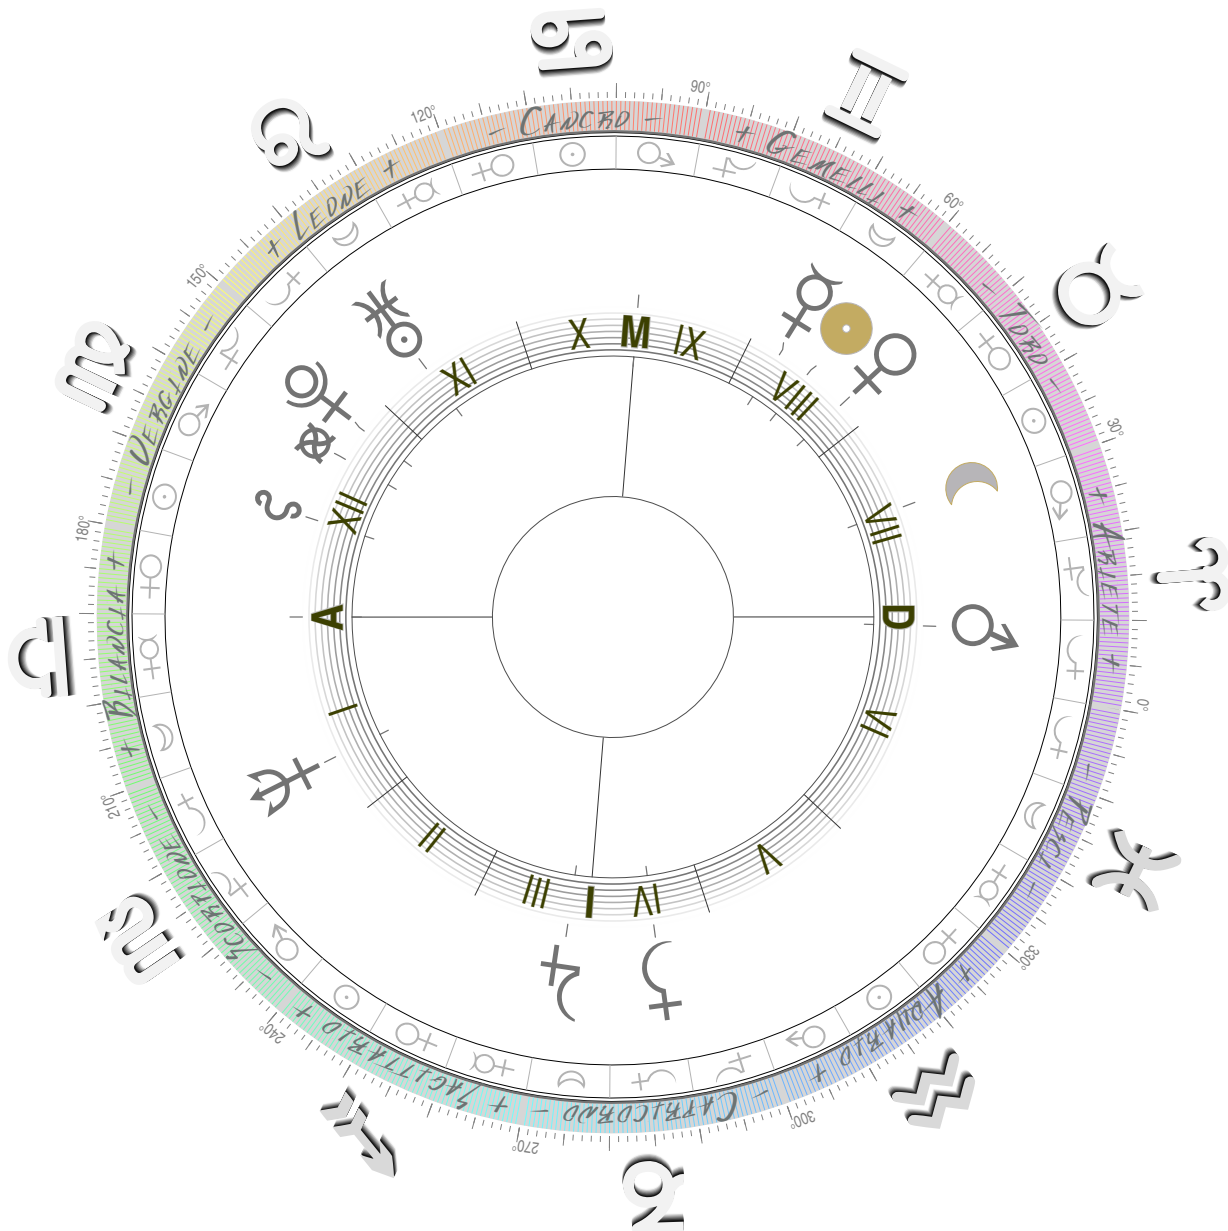

22
MAY
1960

19H
12M
14S
UTC

M: 9.5

38°10' 0"
73°10' 0"

VALDIVIA
CHILE

22
MAY
1960

19H
16M
14S
UTC

M: 9.5