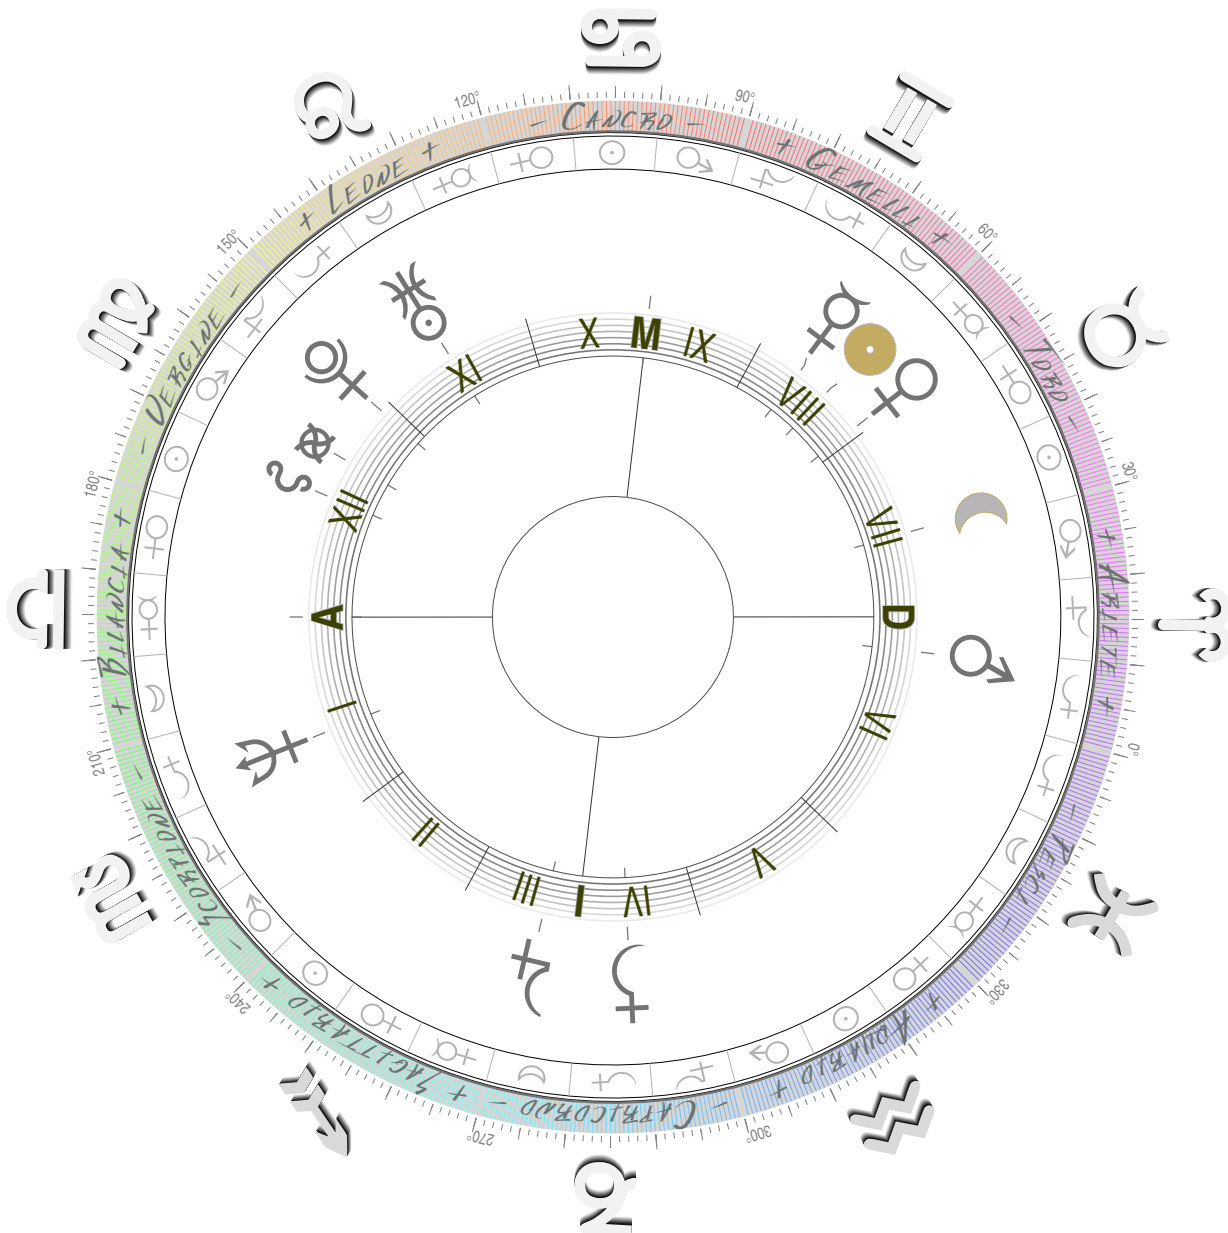

19H
24M
14S
UTC

M: 9.5

38°10' 0"
73°10' 0"

VALDIVIA
CHILE

22
MAY
1960

19H
28M
14S
UTC

M: 9.5

38°10' 0"
73°10' 0"