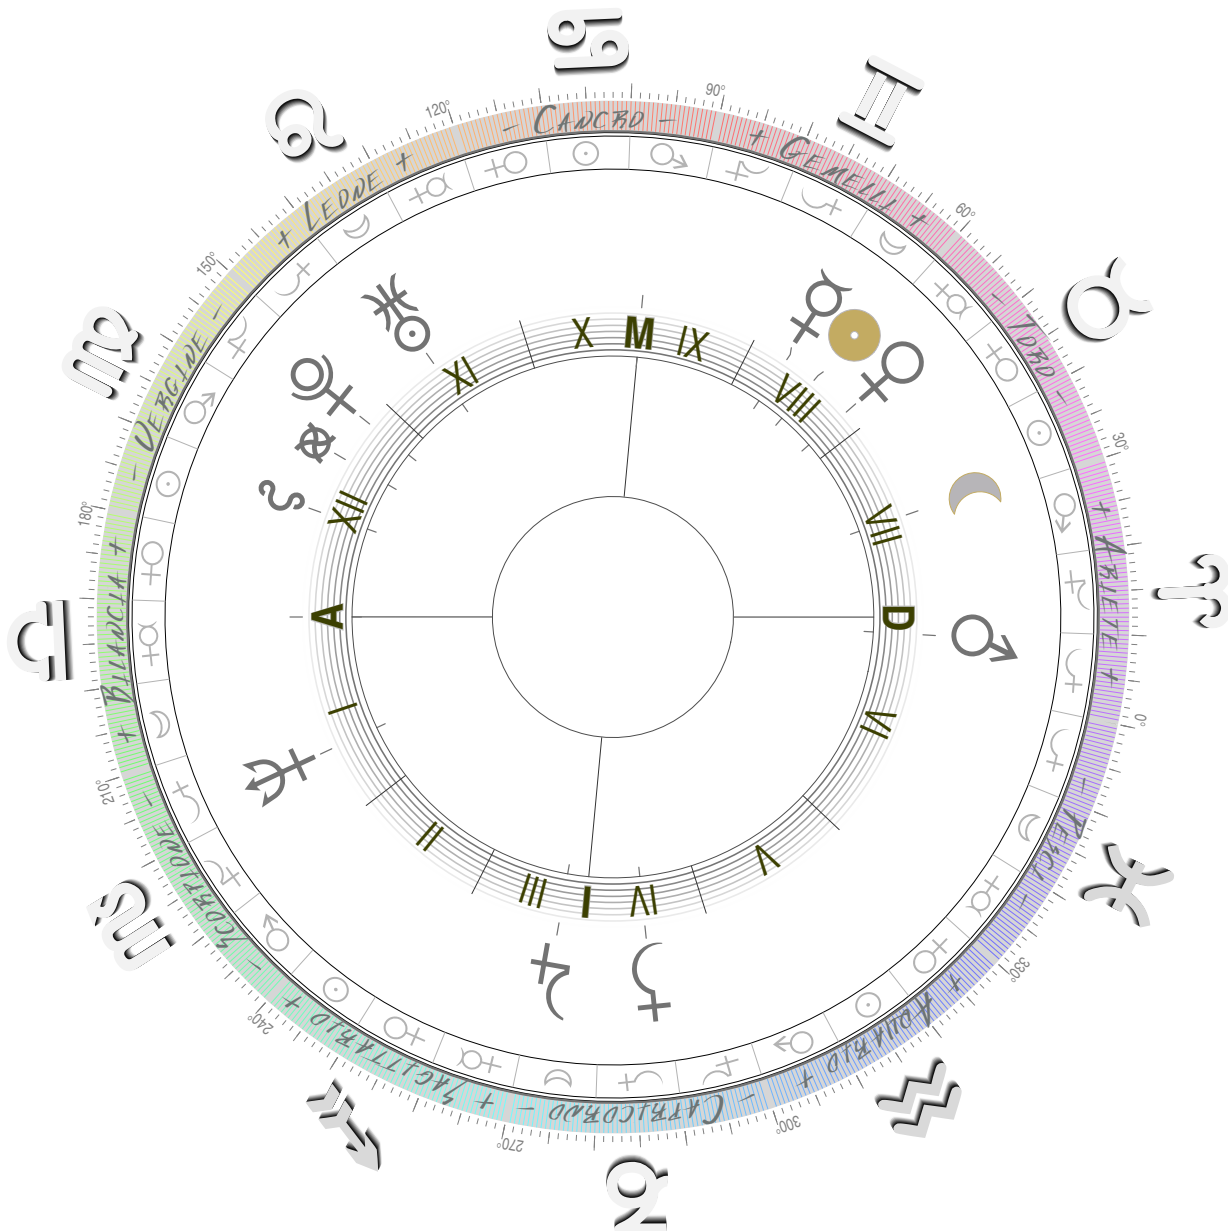

VALDIVIA
CHILE

22
MAY
1960

19H
20M
14S
UTC

M: 9.5

38°10' 0"
73°10' 0"