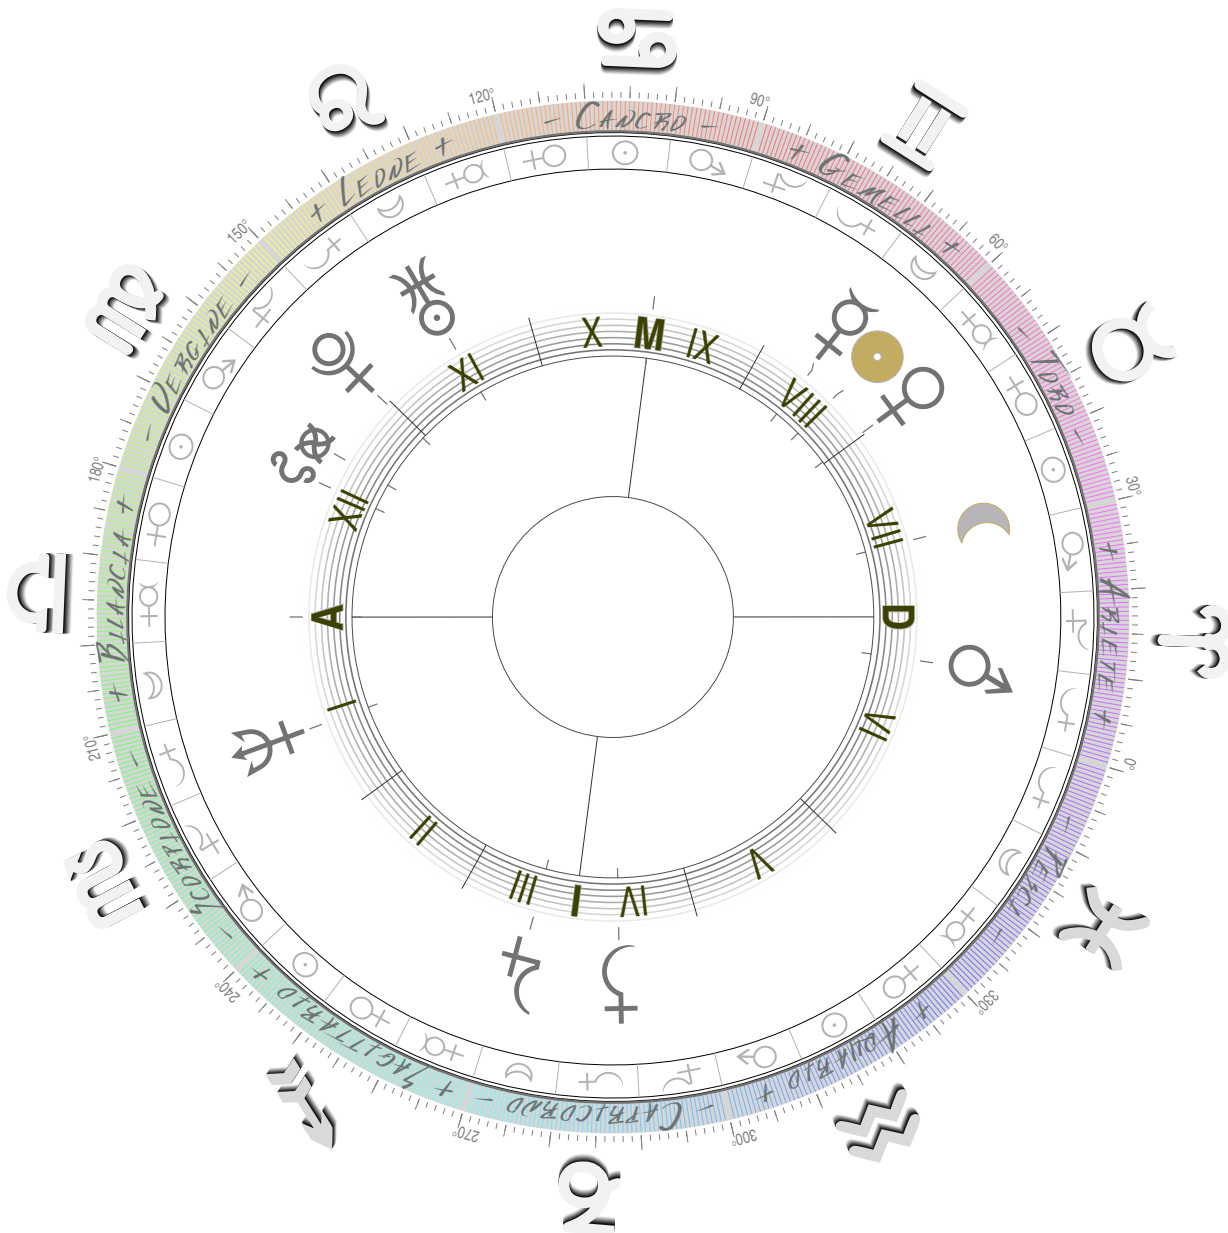

VALDIVIA
CHILE

22
MAY
1960

19H
32M
14S
UTC

M: 9.5

38°10' 0"
73°10' 0"